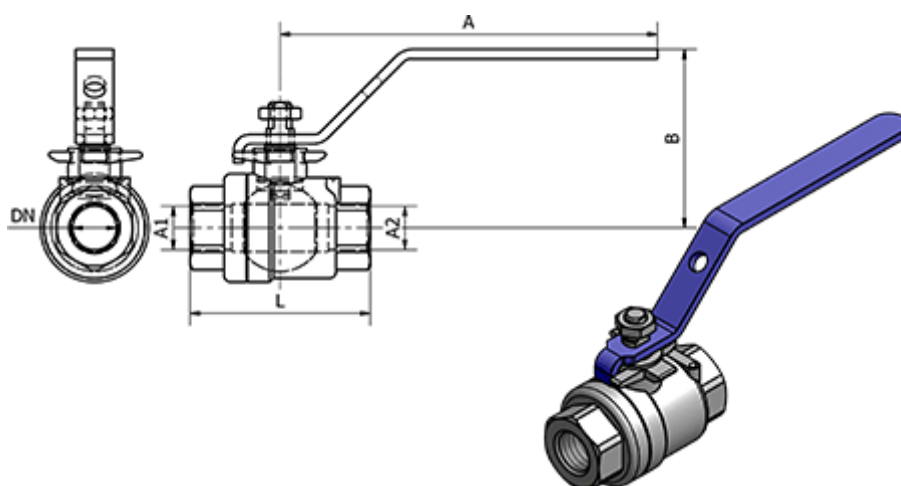

Article number: 58639507E

Description: Ball Valve 395.07-E, - G 1 1/2"
Ball Valve

Measures

A = 153

B = 87

DN = 38

L = 98.5

Thread A1 = G 1 1/2"

Thread A2 = G 1 1/2"